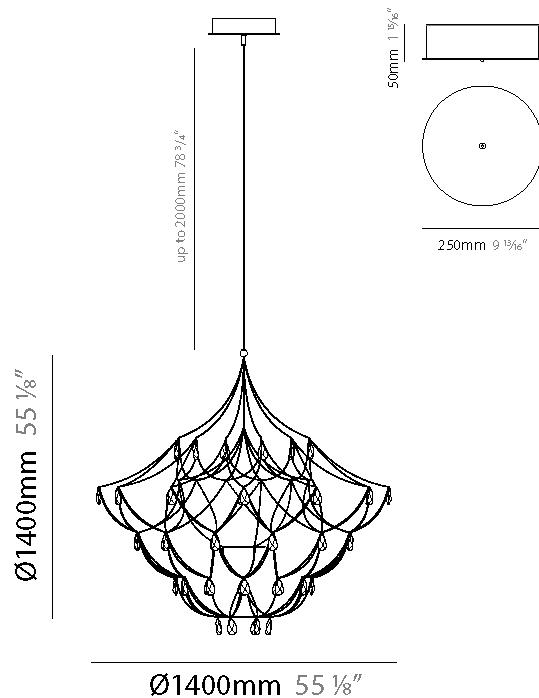

CRYSTAL GALAXY SUSPENSION

D101405-

base number	LED	Color	Finish
	Dimming	Temperature	Options

1. To build a product code in our configurator select the specify button on the base model # product page
2. To build a manual product code on this datasheet choose from the options listed below in blue font and add the suffix to the base model #

GENERAL

Series: Crystal Galaxy
Brand: Quasar
Division: Design
Mounting Type: Suspension
Mounting Location: Ceiling
Subcategory: Ambient

PHYSICAL

Shape: Abstract
Diameter (mm): 1400
Diameter (in): 55 1/8"
Height (mm): 1400
Height (in): 55 1/8"
Max. Overall Height (mm): 3400
Max. Overall Height (in): 133 7/8"
Light Distribution: Omnidirectional
Weight (kg): 5
Weight (lbs): 11.02
Fixture Finish: NIC / BRA / BBR
Fixture Material: Metal
Cable Details: 2000mm Cable

ELECTRICAL

Number of Lamps: 126
Lamp Type: LED Retrofit
Input Wattage (W): 41.58
Bulb Included: Bulb Included
Max. Wattage Per Lamp (W): 0.33
Lamp Base: E10
Dimming: 0-10V Dimming / Phase Dimming (120Vac Only)
Driver Included: Yes
Driver Location: Integrated
Driver Type: Constant Voltage - Universal
Driver Class: Class 2
Input Voltage (V): 120 - 277
Output Voltage (V): 12
Lamp Voltage (V): 12

LED

Color Temperature (°K): 2600 / 3000 / 3500
Max. Delivered Lumen (lm): 2898 (2600K)
CRI: >80 CRI
Lamp Life (hrs): 50000

OPTICAL

RATINGS AND CERTIFICATIONS

Certified By: Certified for North American Standards
IP rating: IP20